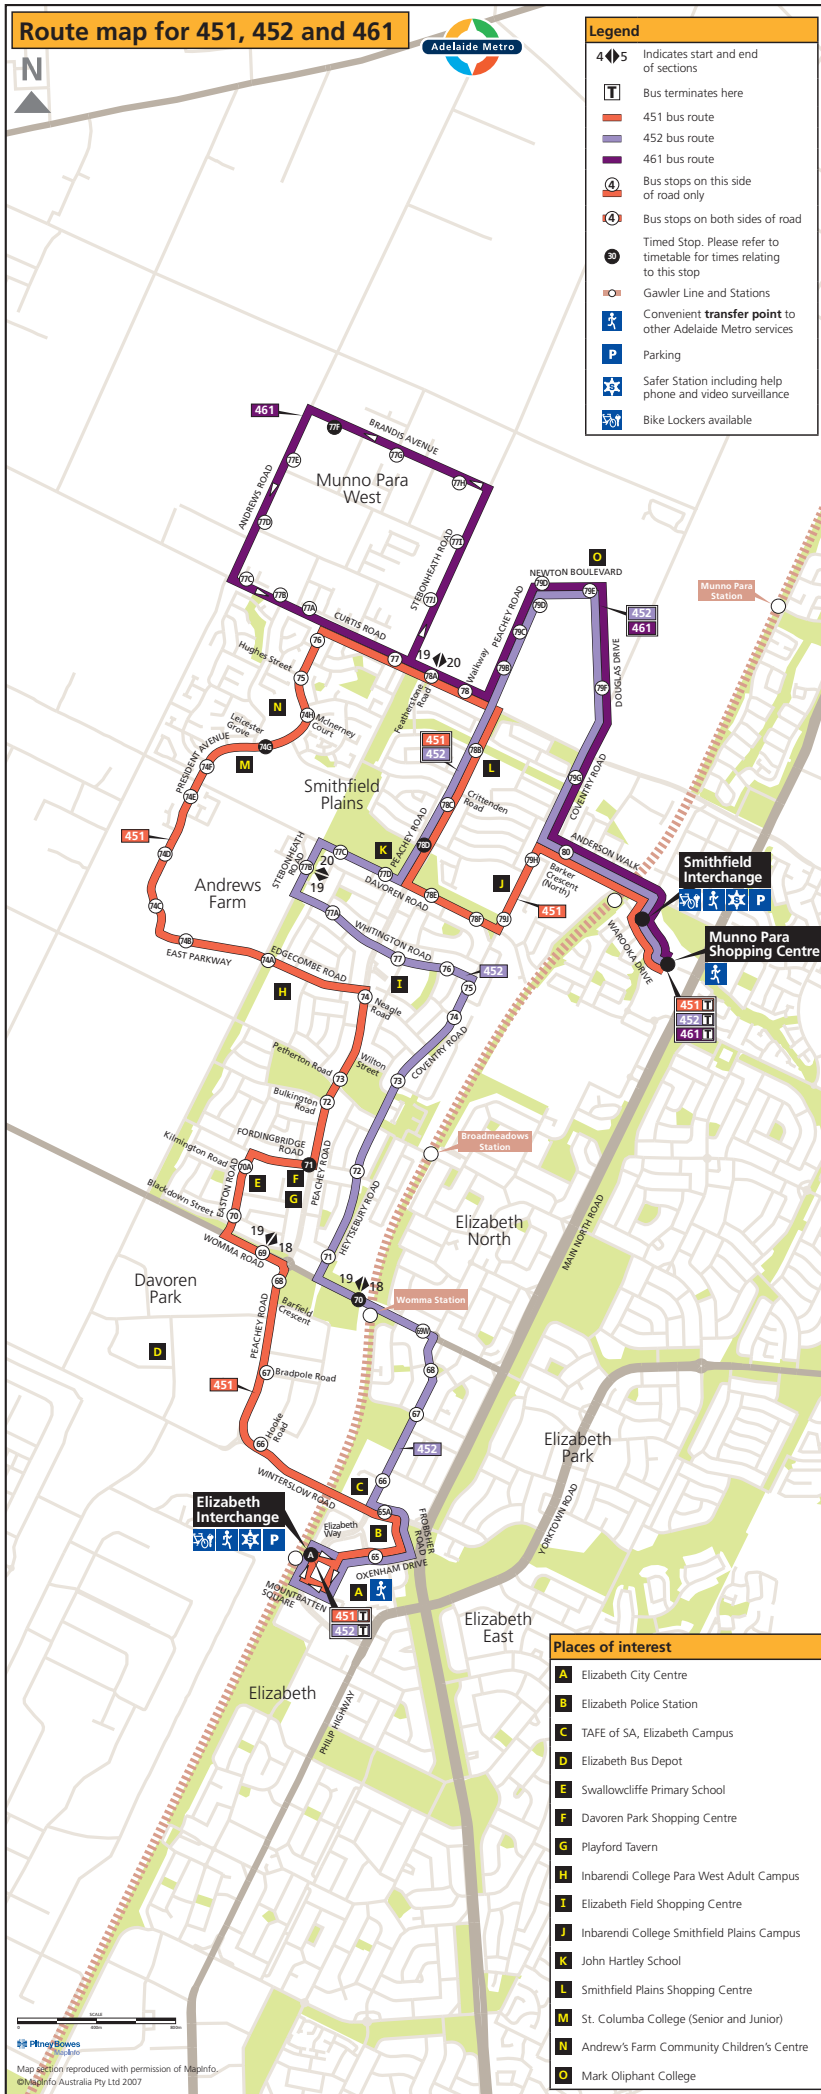

Route map for 451, 452 and 461

Legend

- 4↔5 Indicates start and end of sections
- T Bus terminates here
- 451 bus route
- 452 bus route
- 461 bus route
- Ⓐ Bus stops on this side of road only
- Ⓒ Bus stops on both sides of road
- Ⓜ Timed Stop. Please refer to timetable for times relating to this stop
- Ⓜ Gawler Line and Stations
- Ⓜ Convenient transfer point to other Adelaide Metro services
- P Parking
- Ⓜ Safer Station including help phone and video surveillance
- Ⓜ Bike Lockers available

PLEASE NOTE:
This timetable can be enlarged for easier reading using the "zoom" tool in your PDF viewer.

Places of interest

- A Elizabeth City Centre
- B Elizabeth Police Station
- C TAFE of SA, Elizabeth Campus
- D Elizabeth Bus Depot
- E Swallowcliffe Primary School
- F Davoren Park Shopping Centre
- G Playford Tavern
- H Inbarendi College Para West Adult Campus
- I Elizabeth Field Shopping Centre
- J Inbarendi College Smithfield Plains Campus
- K John Hartley School
- L Smithfield Plains Shopping Centre
- M St. Columba College (Senior and Junior)
- N Andrew's Farm Community Children's Centre
- O Mark Oliphant College